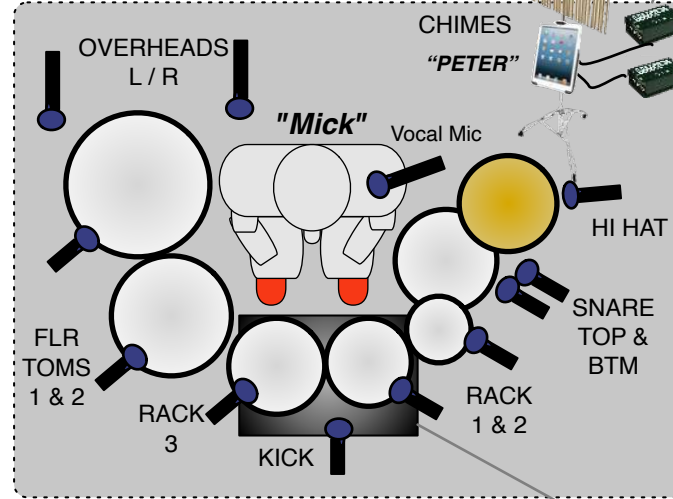

MONITOR 1
 IN-EAR

LOWER KEYBOARD
 CHOPPED
 HAMMOND C3

UPPER KEYBOARD
 YAMAHA CP4
 STEREO DI
 2 XLR

AMBIENT
 MIC 1

LEAD AND HARMONY VOCALS
 PIANO / HAMMOND ORGAN

"Stevie"

MONITOR 2
 IN-EAR

FAN

LEAD AND HARMONY VOCALS /
 TAMBORINE and SHAKERS

"Lindsey"

MONITOR 3
 IN-EAR

GUITAR
 PEDAL BOX
 ACOUSTIC DI

LEAD AND HARMONY VOCALS
 ELECTRIC and ACOUSTIC GUITARS

VIDEO PROJECTION
 - HDMI OUTPUT

MONITOR 5
 IN-EAR

8'X8' MINIMUM
 DRUM RISER

ACOUSTIC DRUMS

LIGHTED KICK DRUM
 DMX 3-pin RGB

MONO CLICK TRACK DI-XLR

STEREO BACKING TRACKS DI-XLR

GUITAR AMPLIFIERS

ELECTRIC GUITAR
 1 E609 MIC

GUITAR STANDS

≈ 20 FEET DEEP

AMBIENT
 MIC 2