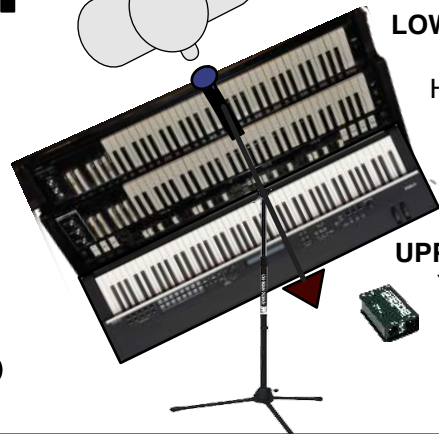

STAGE ≥ 24+ FEET WIDE

SHURE PSM-900
 IN-EAR MONITOR
 1,2,3,4,5
 Via MIDAS M32C
 MIXER
 2 CAT5 ETHERNET
 CABLES

BASS AMPLIFIERS

BASS PEDAL
 BOX DI XLR

MONITOR 4
 IN-EAR

BASS

LESLIE SPEAKER
 2 SM57 MICS XLR

"Christine"

MONITOR 1
 IN-EAR

LOWER KEYBOARD
 CHOPPED
 HAMMOND C3

UPPER KEYBOARD
 YAMAHA CP4
 STEREO DI
 2 XLR

AMBIENT
 MIC 1

LEAD AND HARMONY VOCALS
 PIANO / HAMMOND ORGAN

"Stevie"

MONITOR 2
 IN-EAR

FAN

LEAD AND HARMONY VOCALS /
 TAMBORINE and SHAKERS

"Lindsey"

MONITOR 3
 IN-EAR

GUITAR
 PEDAL BOX
 ACOUSTIC DI

LEAD AND HARMONY VOCALS
 ELECTRIC and ACOUSTIC GUITARS

VIDEO PROJECTION
 - HDMI OUTPUT

MONITOR 5
 IN-EAR